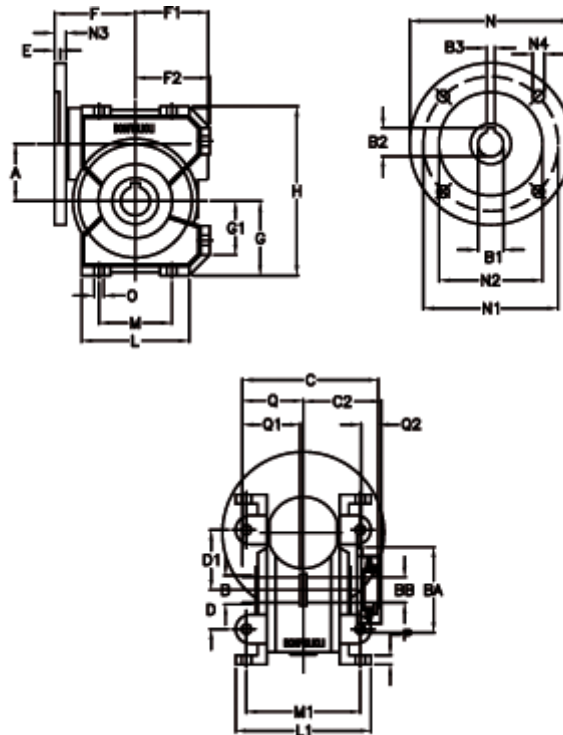

Data Sheet

Article number: 390204404602216

Description: Worm Gear with Torque Limiter
VF 44-L1-U-46-P63B5

Measures

a = 44.6	C2 = 48.0	g = 55.0	N = 140	Q1 = 32
B = 18	D = 29	G1 = 40.0	N1 = 115	Q2 = 12
B1 E7 = 11	D1 = 46	H = 127.0	N2 = 95	
B2 = 12.8	Description = VF 44U-xx-63B5	H1 = 97.0	N3 = 10.5	
B3 H9 = 4	E = 2.0	L = 80	N4 = 9.5	
BA = 40	F = 65	L1 = 100	O = 8.5	
BB H7 = 11	F1 = 54	m = 52	P = 8	
C = 79	F2 = 55.0	M1 = 81.0	Q = 32.0	